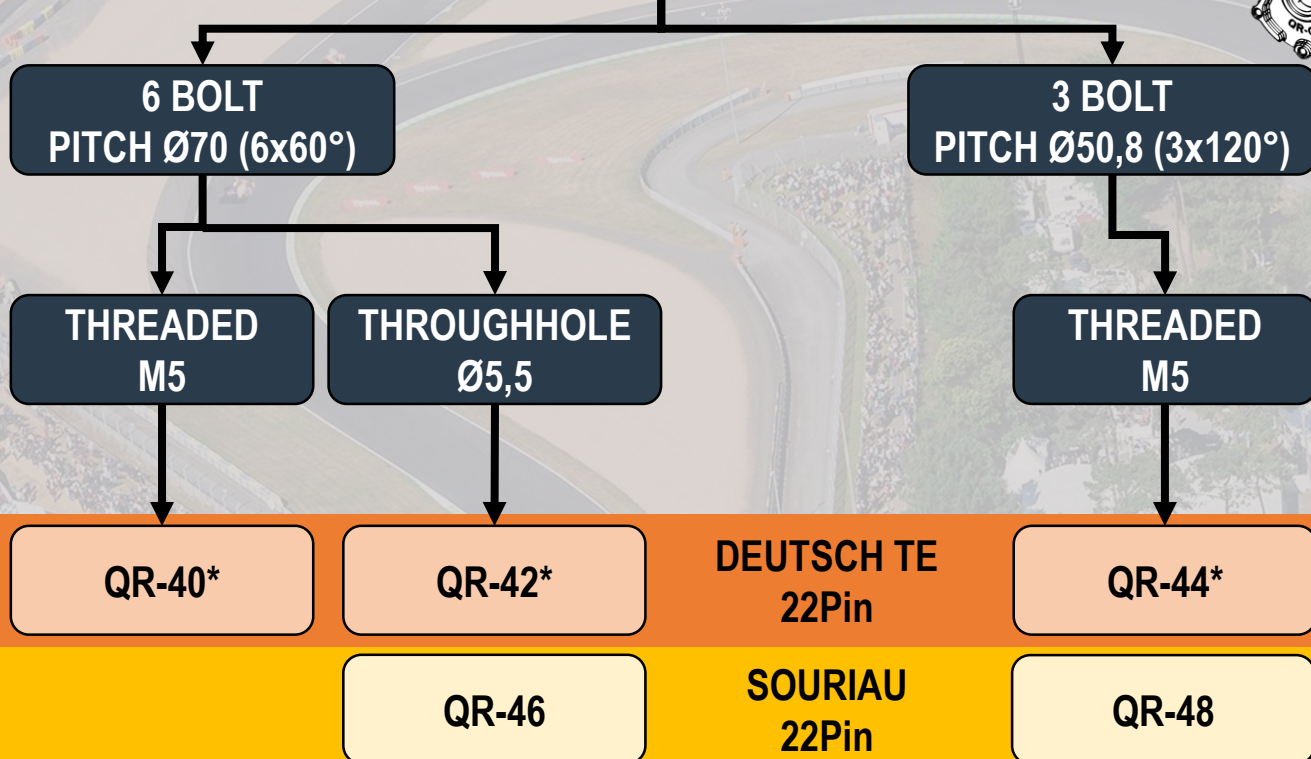

FEMALE MOUNTING OPTIONS

MALE MOUNTING OPTIONS

* Add -22P if you want to buy the part incl. DEUTSCH Connector!