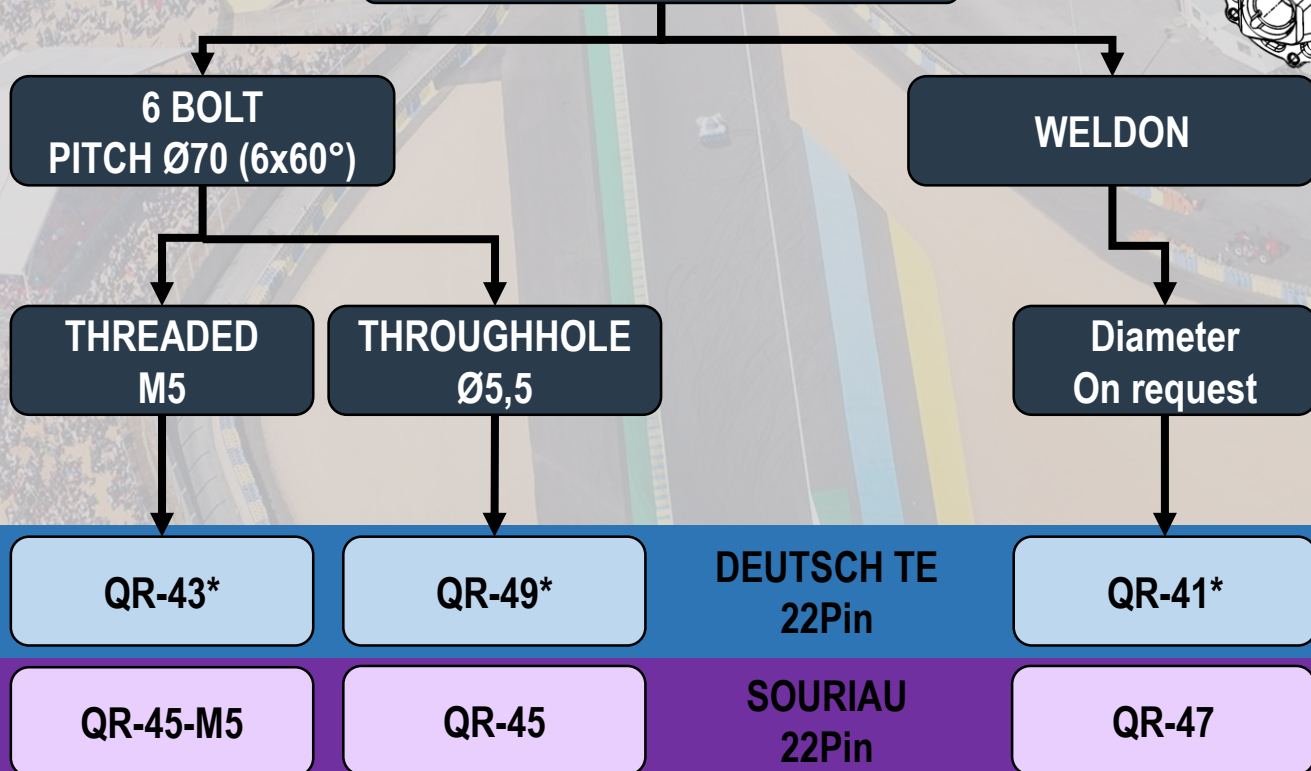

FEMALE MOUNTING OPTIONS

MALE MOUNTING OPTIONS

* Add -22P if you want to buy the part incl. DEUTSCH Connector!